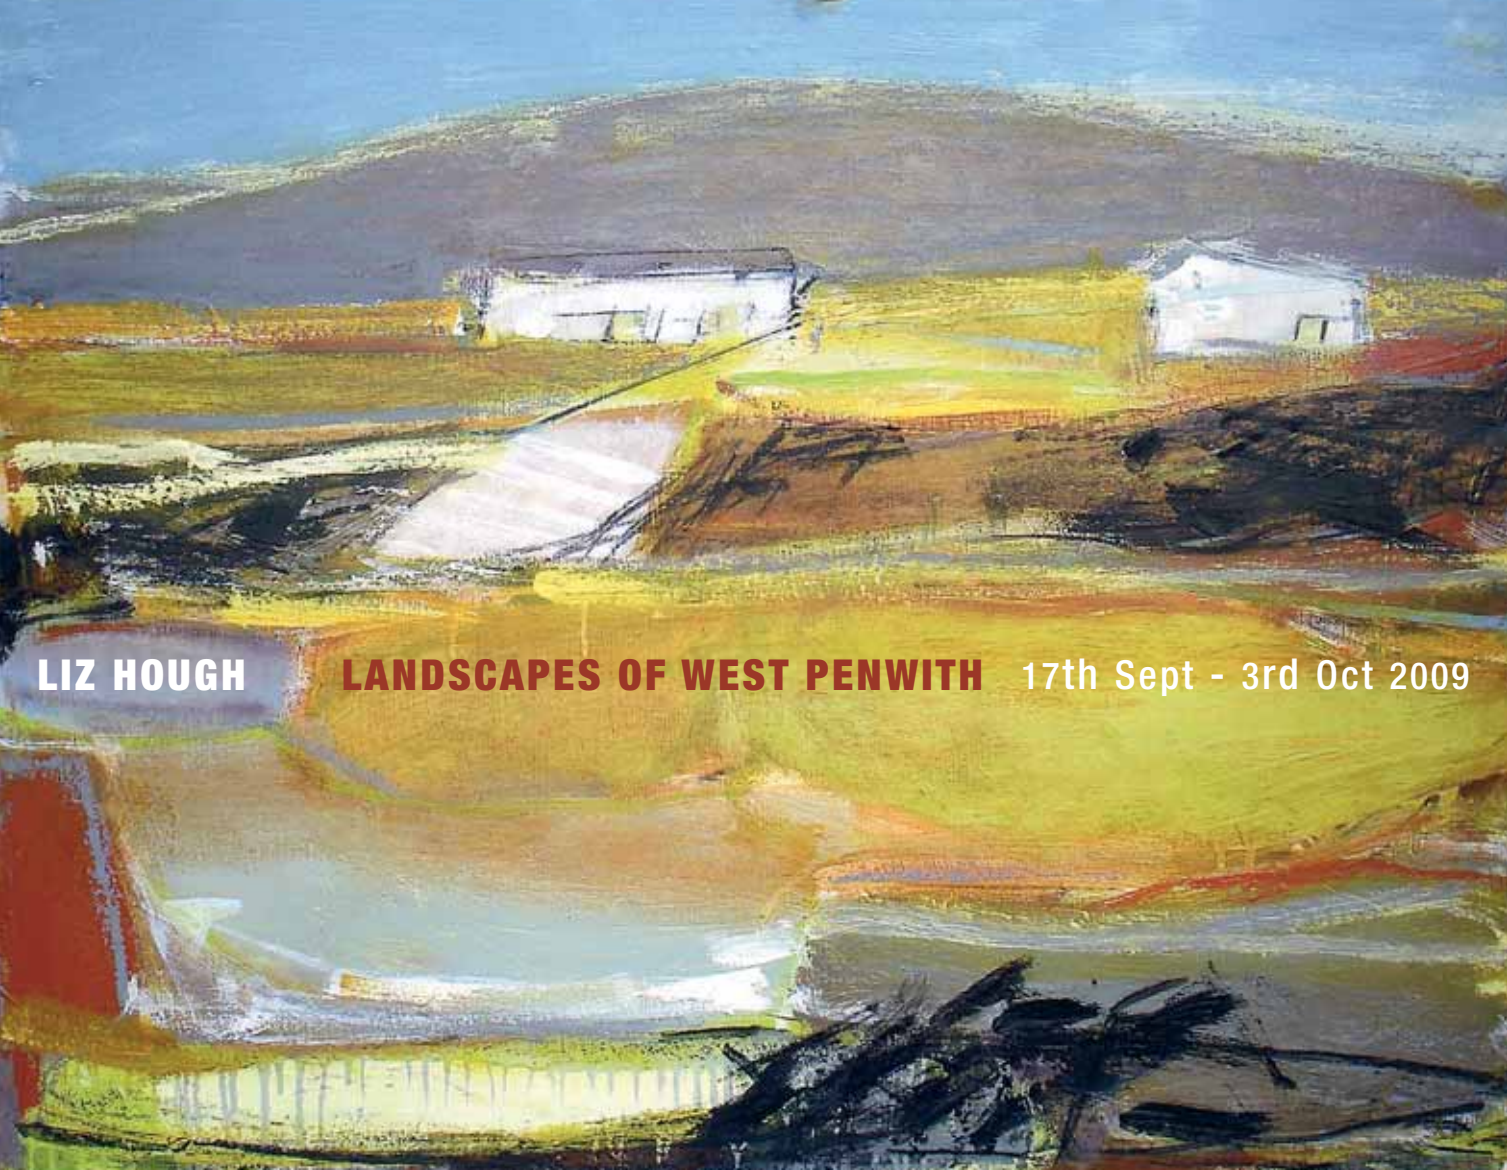

Dawn oil on canvas 20 x 27½ ins

O L I V E R
C O N T E M P O R A R Y

17 BELLEVUE ROAD LONDON SW17 7EG T/F 020 8767 8822

LIZ HOUGH

LANDSCAPES OF WEST PENWITH 17th Sept - 3rd Oct 2009

▲ *The Island* oil on canvas 20 x 51 ins

◀ *Front Halsetown* oil on board 22 x 28 ins

Liz Hough rides Mazey, a horse owned by The Riding for Disabled Association. Inspiration for these paintings is taken whilst riding over the hills of West Penwith. A Percentage of sales will be donated to this charity.

◀ *Red Hill 1*
oil on board
7 x 7 ins

Dreaming of Monte Subasio oil on board 8 x 10 ins ▲

Carolyn Oliver

Invites you to
the private views of
new work by

LIZ HOUGH

Thursday 17th September
6 – 9 pm

Saturday 19th September
12 – 6 pm

Drinks

OLIVER CONTEMPORARY

17 Bellevue Road
Wandsworth Common
London SW17 7EG

020 8767 8822

Gallery hours Tues – Sat 11-5.30 pm

Layers oil on canvas 23½ x 23½ ins ▲